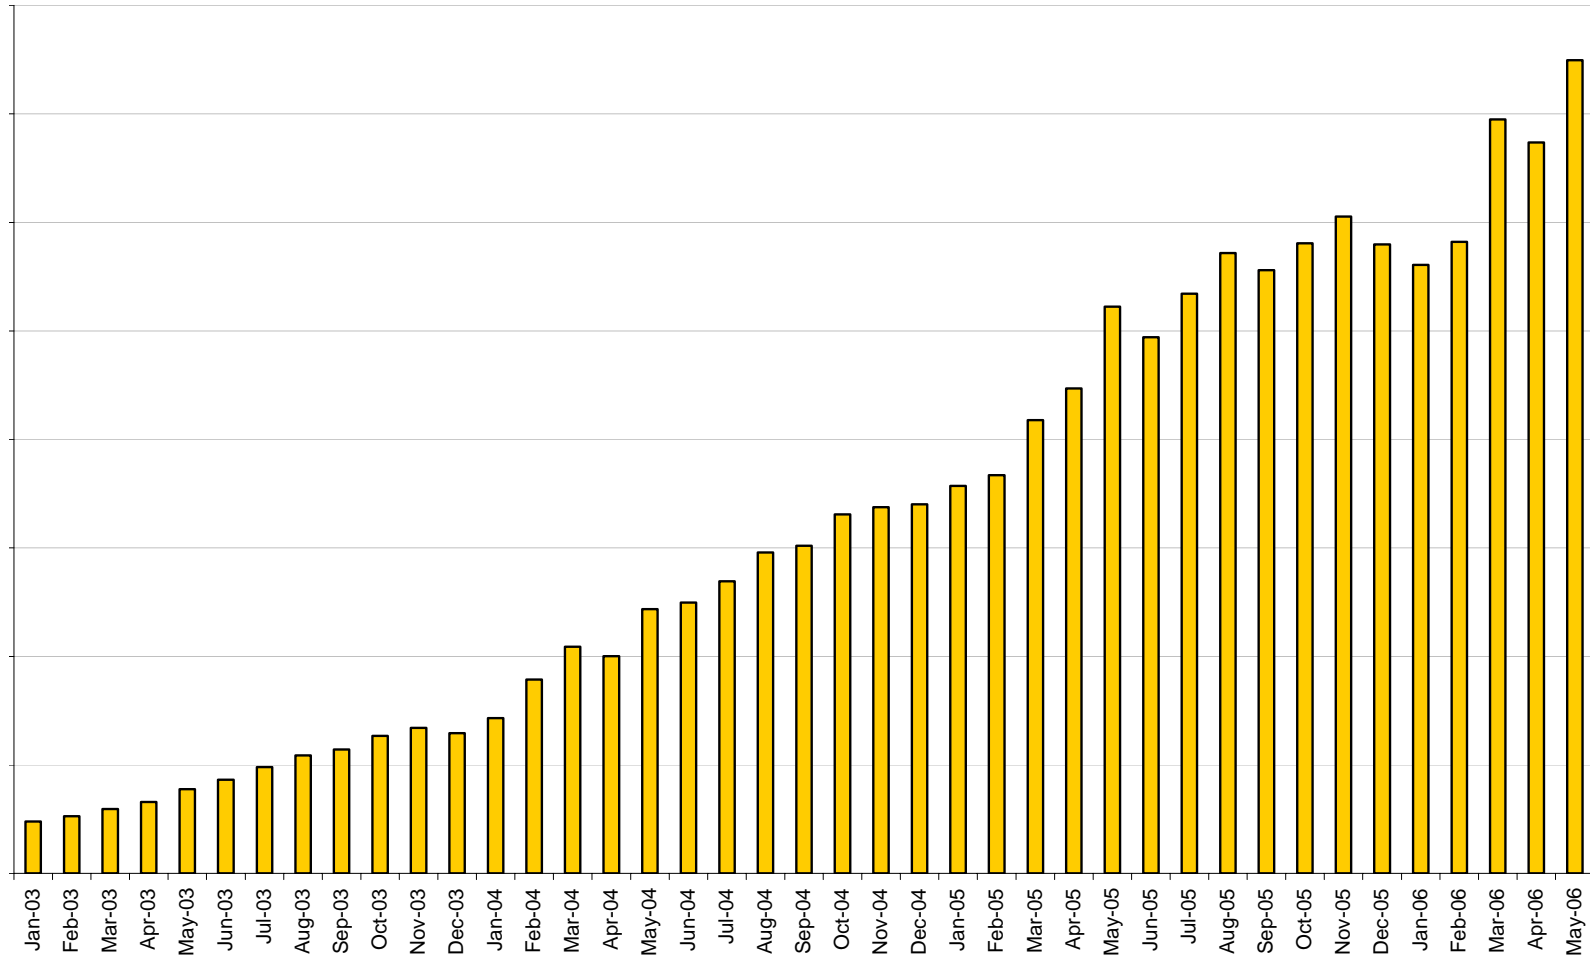

675,000 items for sale in 22 Categories

45% New goods

30% sales are local

25% Buy Now

Active Users up 43% YOY

Active users - bid or listed in previous 12 months

Sellers per Month Up 80% YOY

Gross Merchandise Sales and Income follows GMS