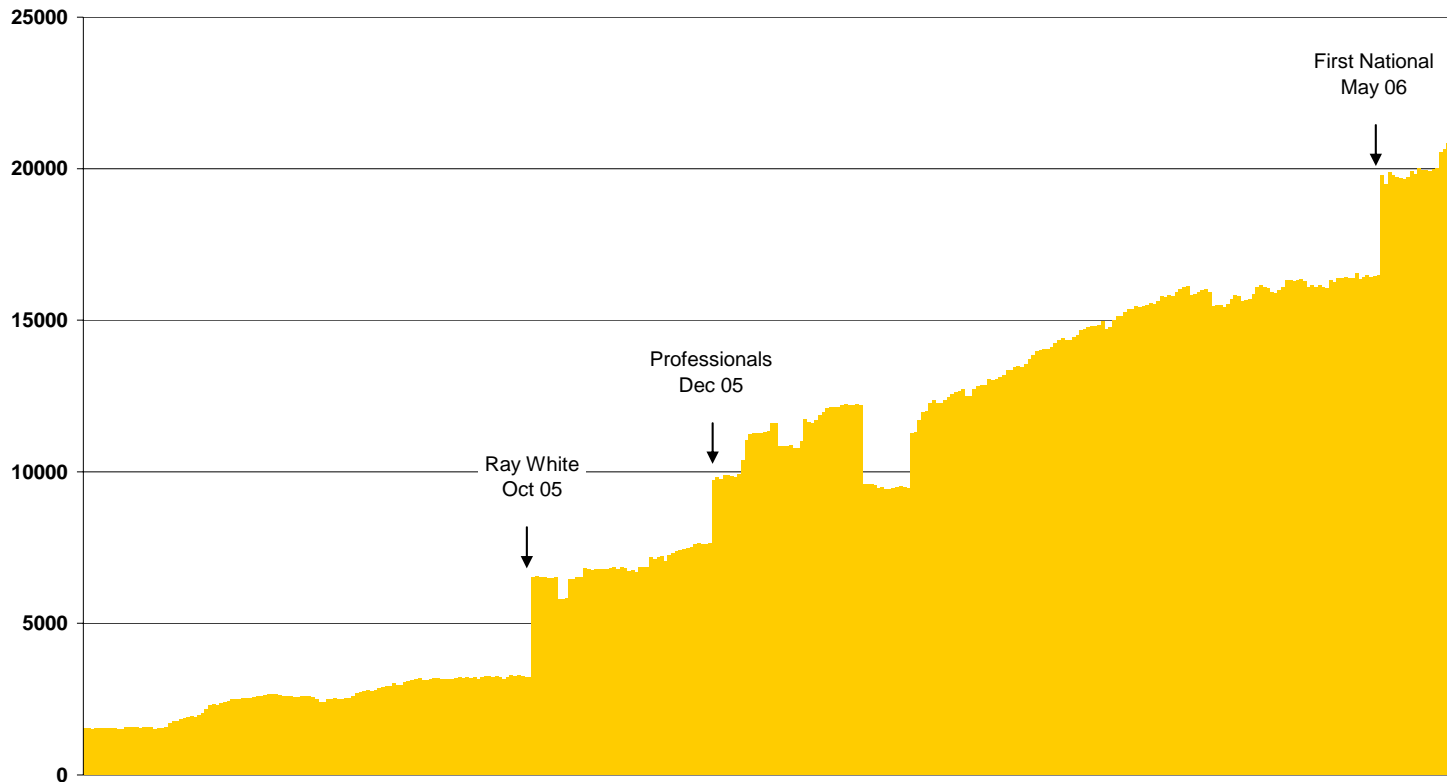

\$245000, Or Near Offer

New Lynn Factory to Lease

21,000 properties today

- Direct listings
- Office-level subscriptions

Have also signed 3 major franchises so far

Property Competition

Page Views

Listings Grow Organically and Step with Franchise-Wide Deals

Concurrent Property Listings

Display advertising

Win a \$10,000 adventure of your choice

...leap into SEEK Jobmail!

Register for SEEK JobMail before June 30 and you could be diving into the adventure of your choice!