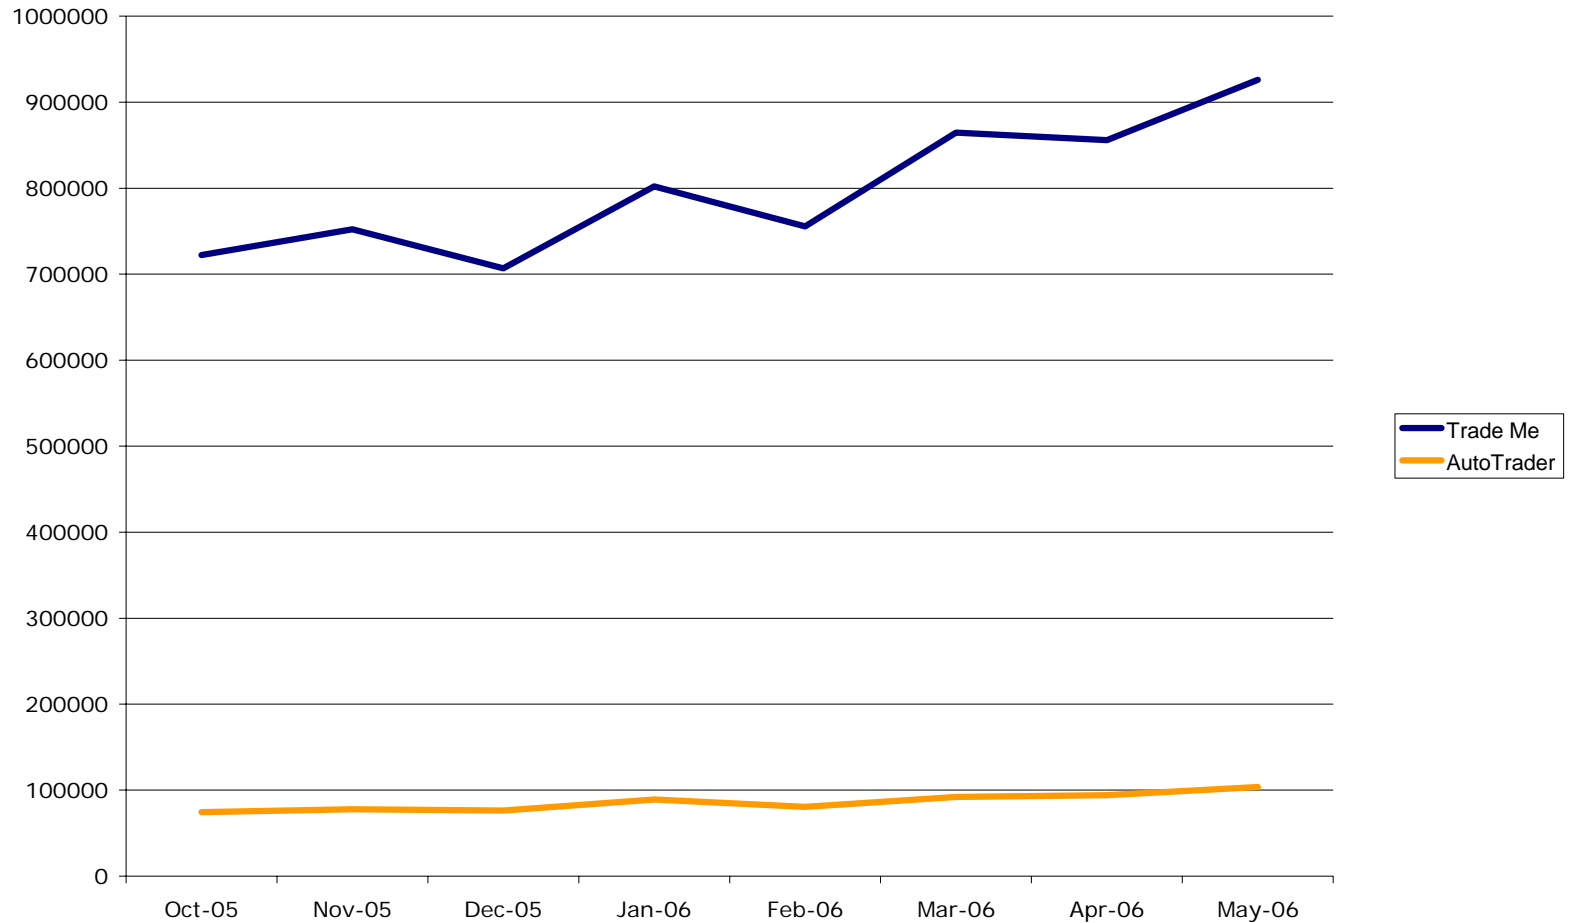

Motors – competition

Domestic unique visitors – Nielsen Netratings