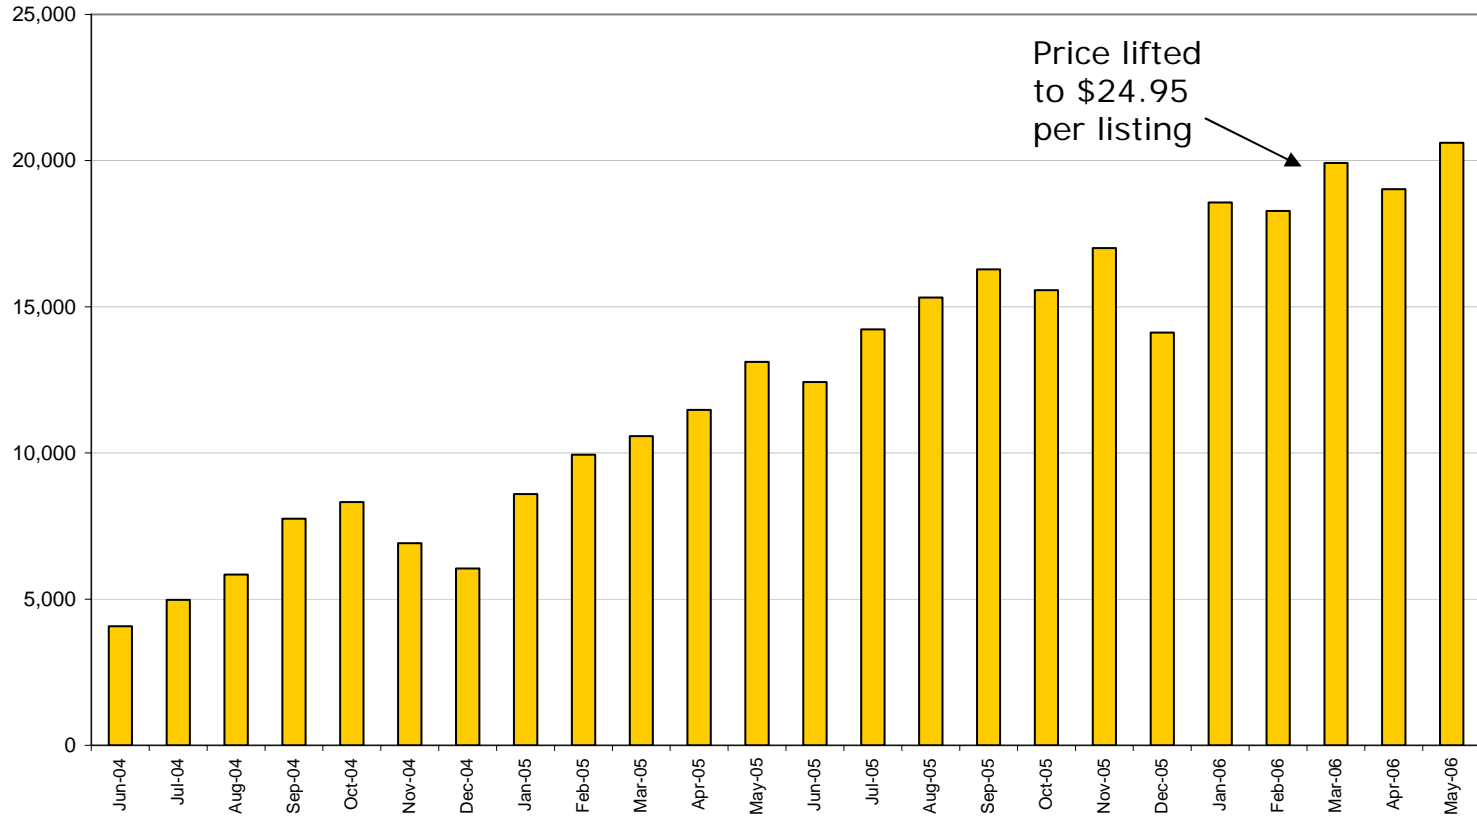

Dealers are 66% of listings:

- Subscription model
- Classifieds only

Privates are the rest:

- \$24.95 per listing
- 50% auctions

Growth opportunities:
AutoTrader, Turners

Motors listings up 57% YOY

Private Motors Listings