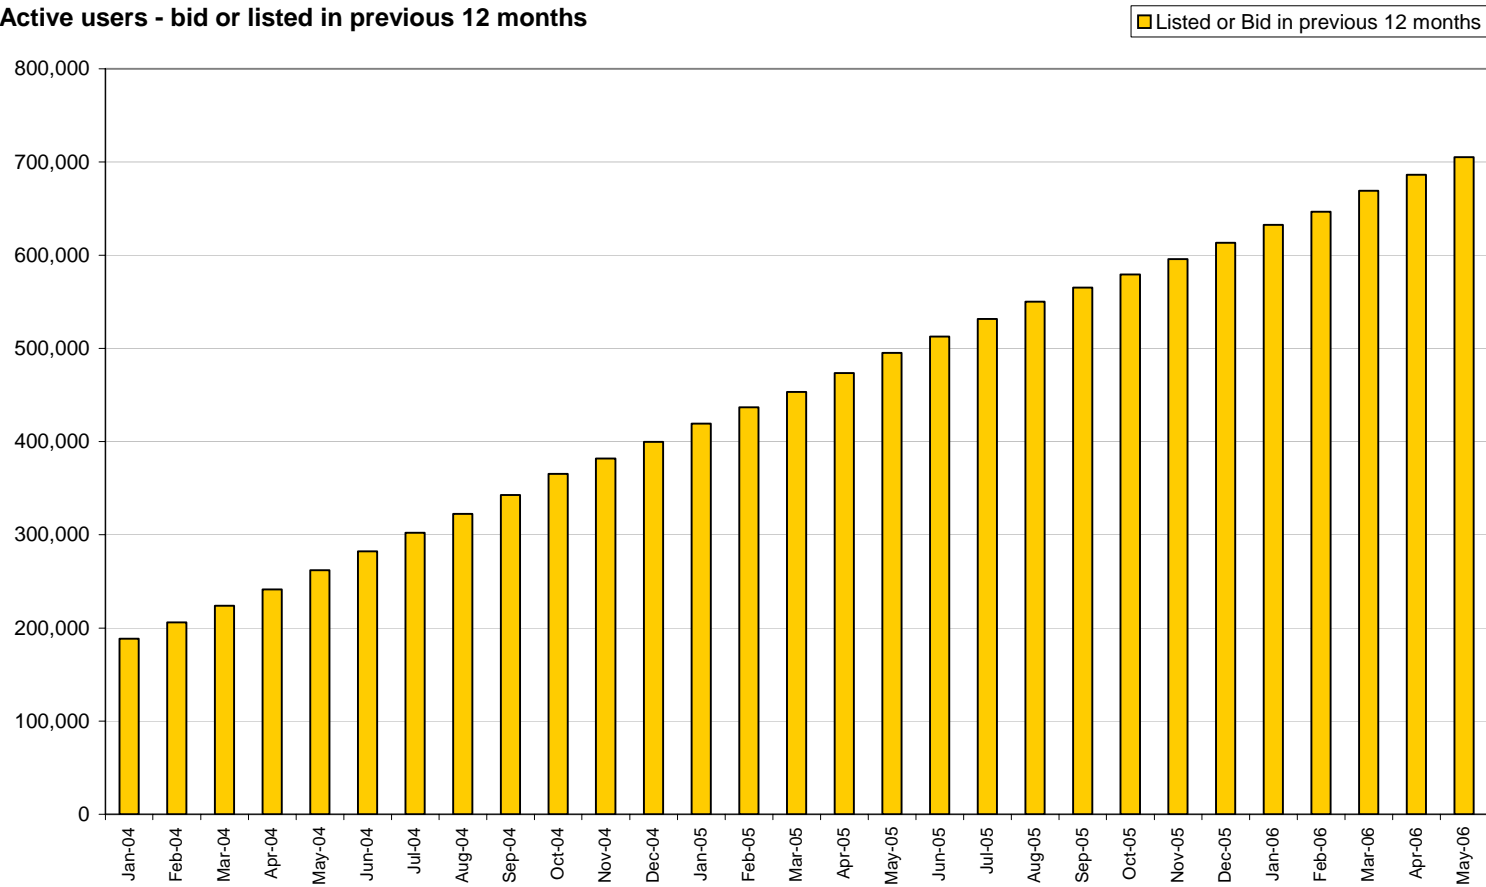

675,000 items for sale in 22 Categories

45% New goods

30% sales are local

25% Buy Now

Active Users up 43% YOY

Active users - bid or listed in previous 12 months

Sellers per Month Up 80% YOY

Gross Merchandise Sales and Income follows GMS