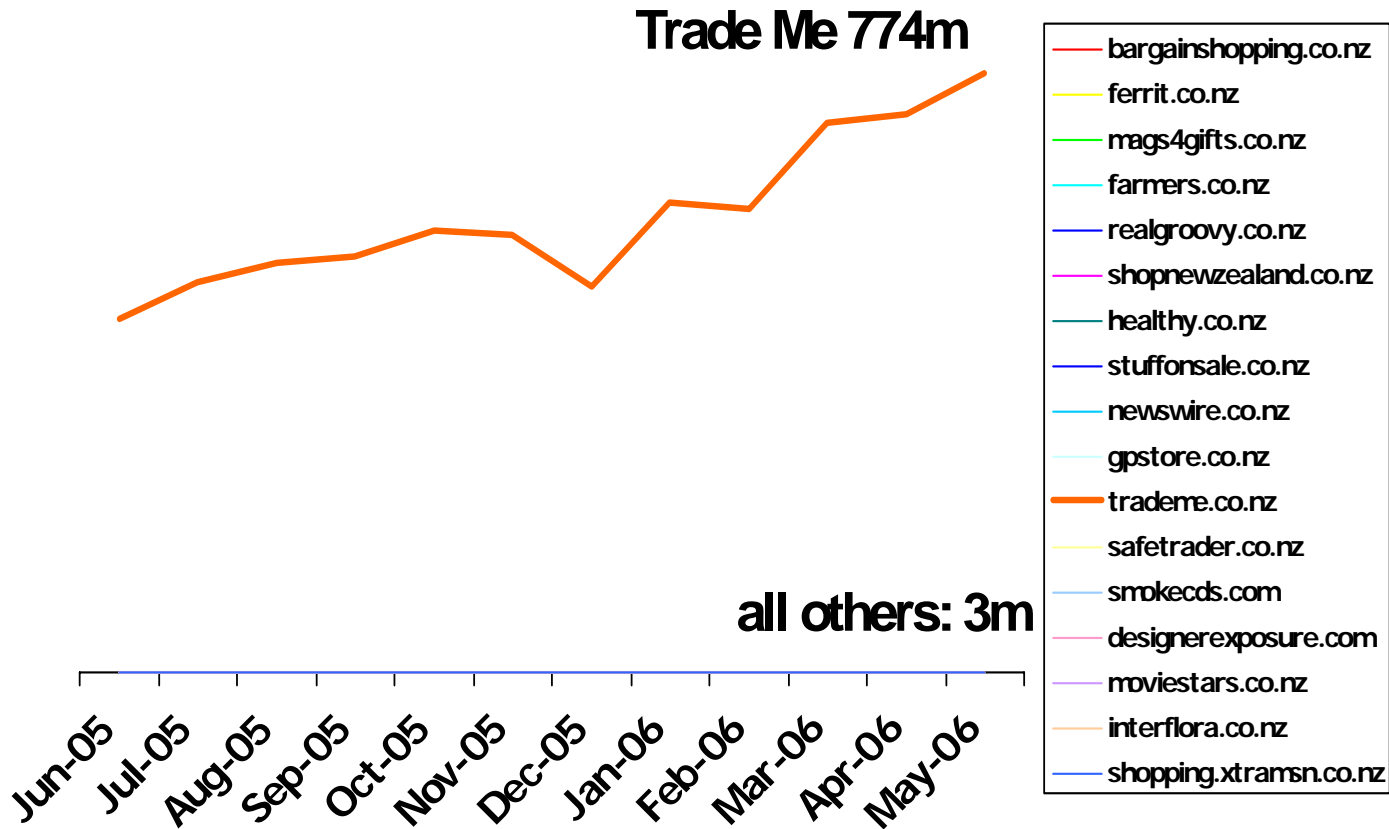

Strong position in eCommerce

Page Impressions: Shopping category

Source: Nielsen NetRatings

Defensibility of market position

- Winner take all
 - Buyers need sellers and vice versa
 - Trader feedback equals trust
- Geographically constrained
- “Handbag” marketing strategy
- Hedged against economic downturn
- No “Craigslist” risk
 - We do local and classifieds