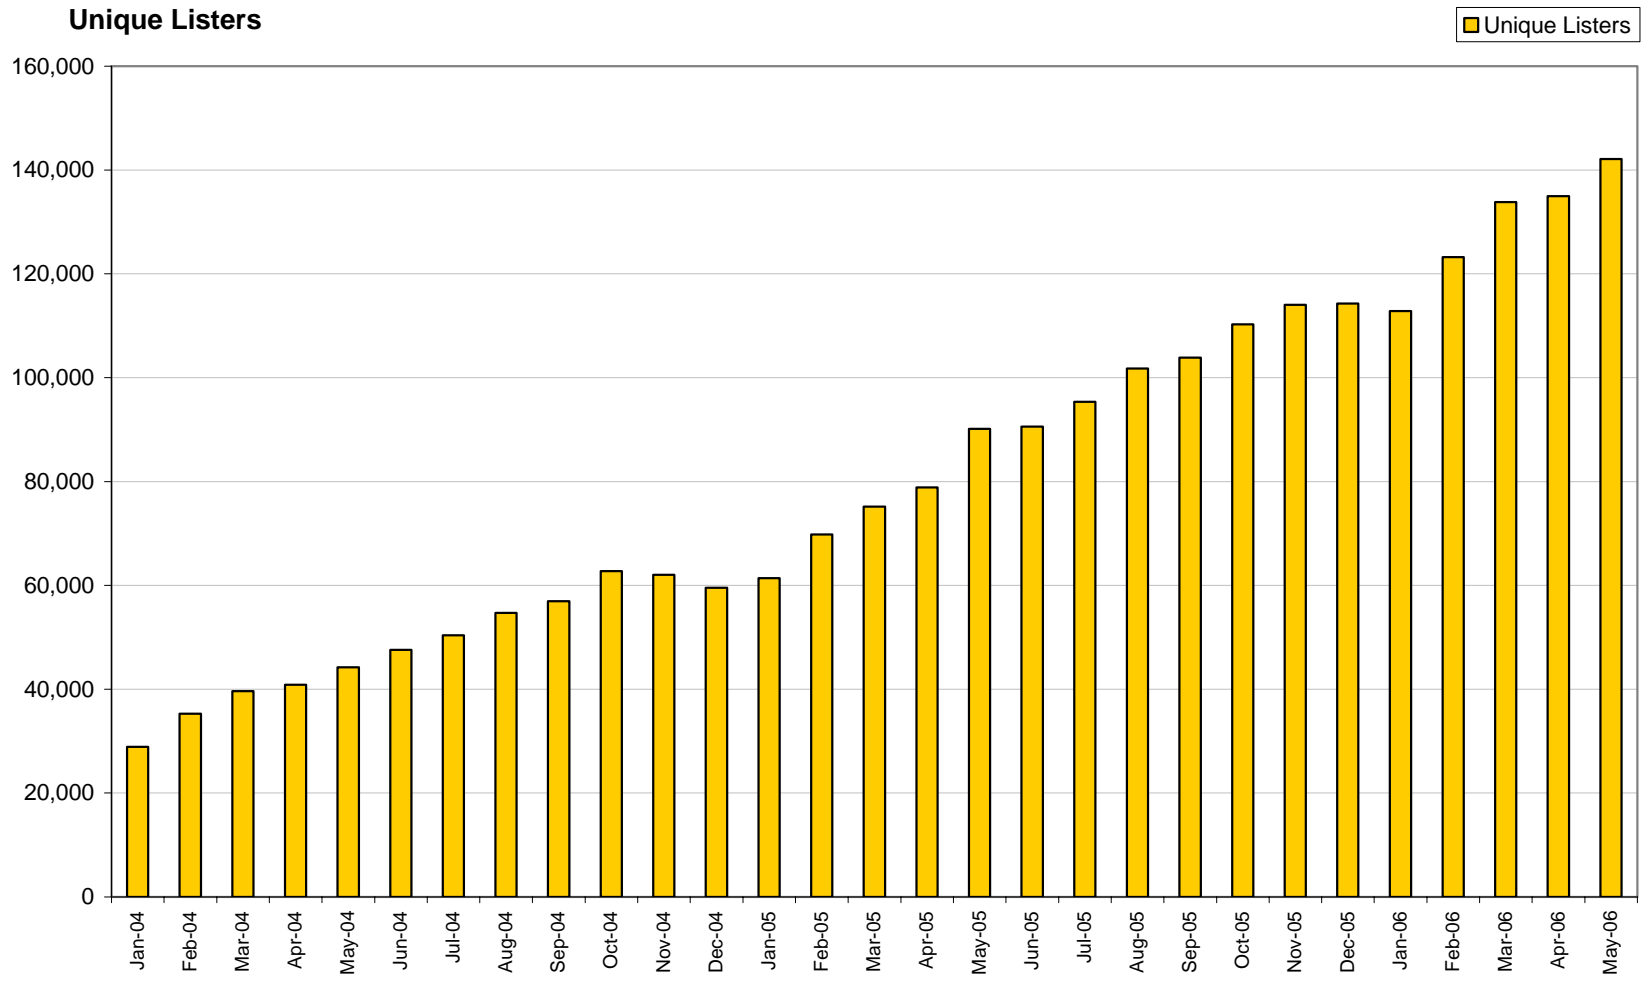

675,000 items for sale in 22 Categories

45% New goods

30% sales are local

25% Buy Now

Active Users up 43% YOY

Active users - bid or listed in previous 12 months

Sellers per Month Up 80% YOY

Gross Merchandise Sales and Income follows GMS