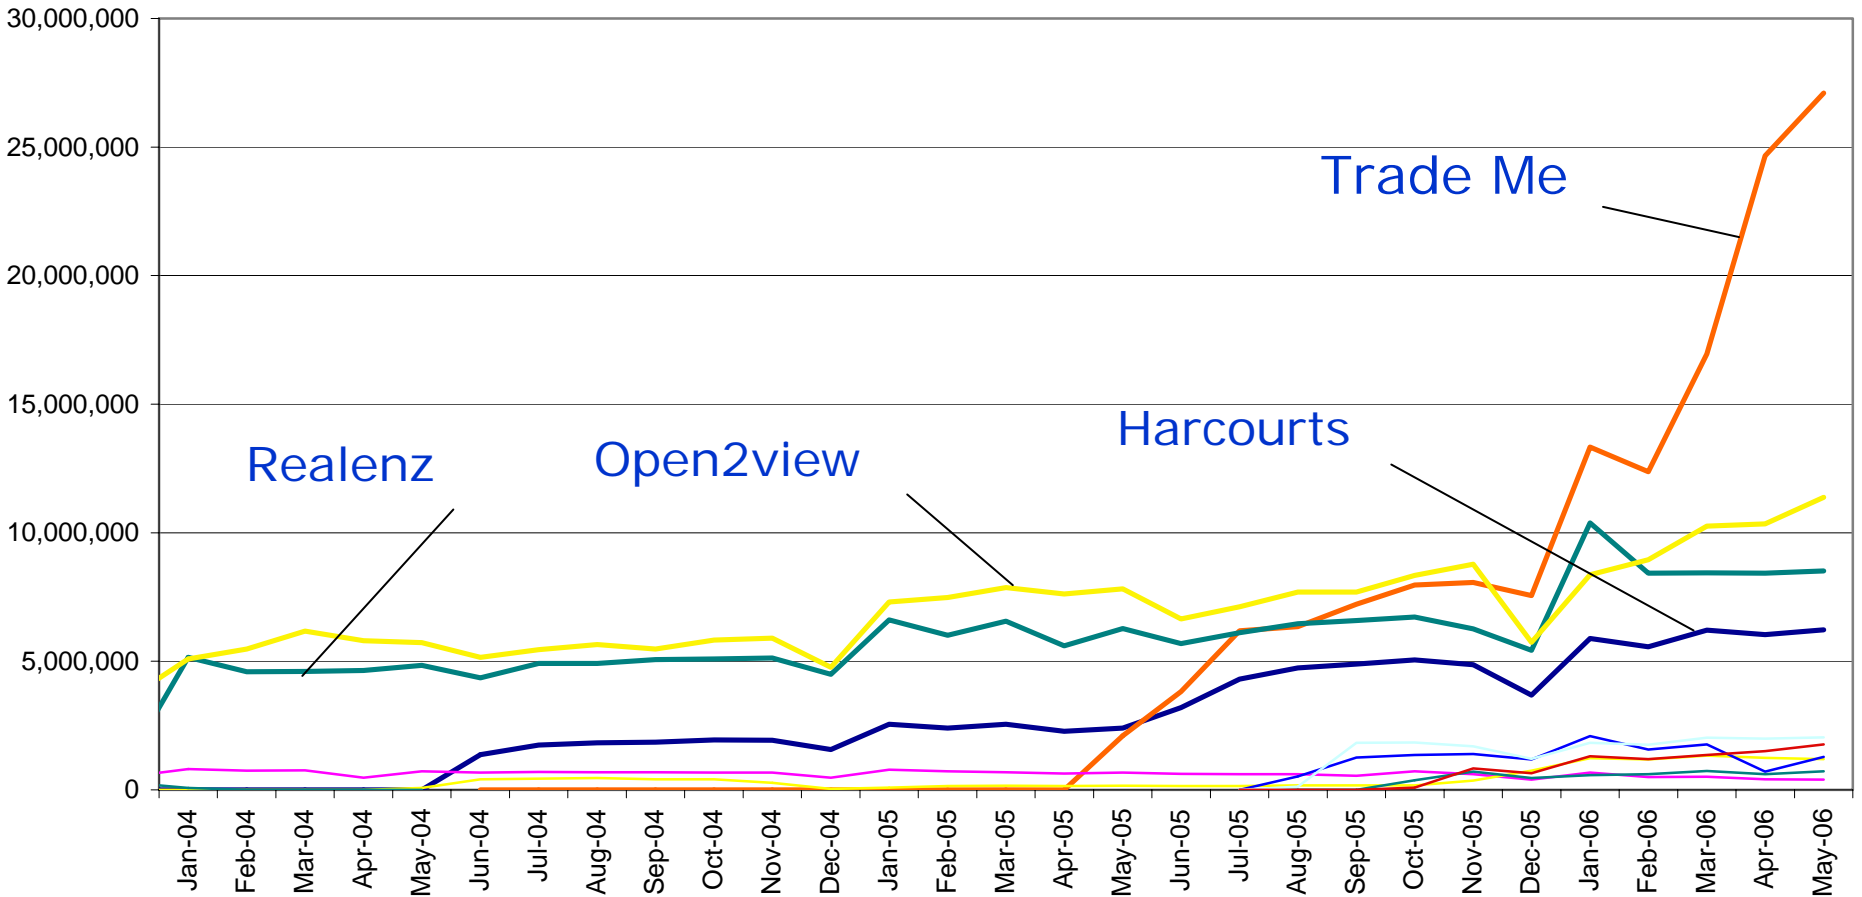

\$245000, Or Near Offer

New Lynn Factory to Lease

21,000 properties today

- Direct listings
- Office-level subscriptions

Have also signed 3 major franchises so far

Property Competition

Page Views

Listings Grow Organically and Step with Franchise-Wide Deals

Concurrent Property Listings

Display advertising

Win a \$10,000 adventure of your choice

...leap into SEEK Jobmail!

Register for SEEK JobMail before June 30 and you could be diving into the adventure of your choice!