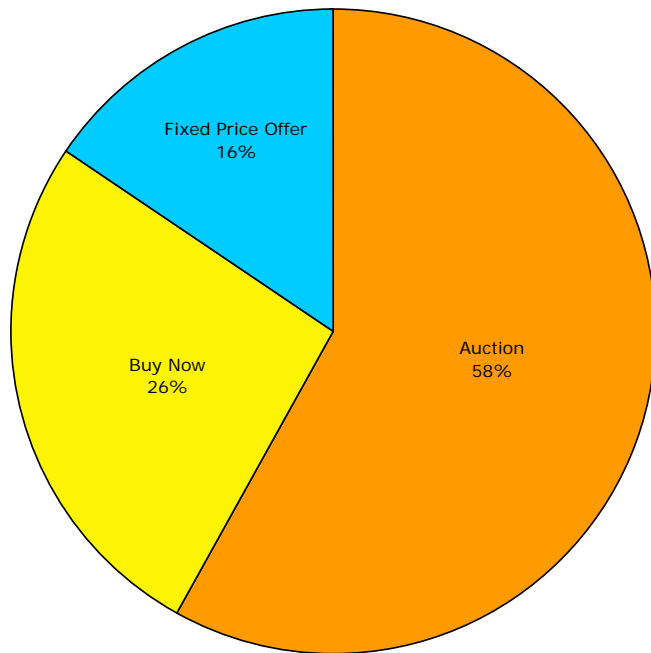

Diversified by category and Sale Type

GMS by Category