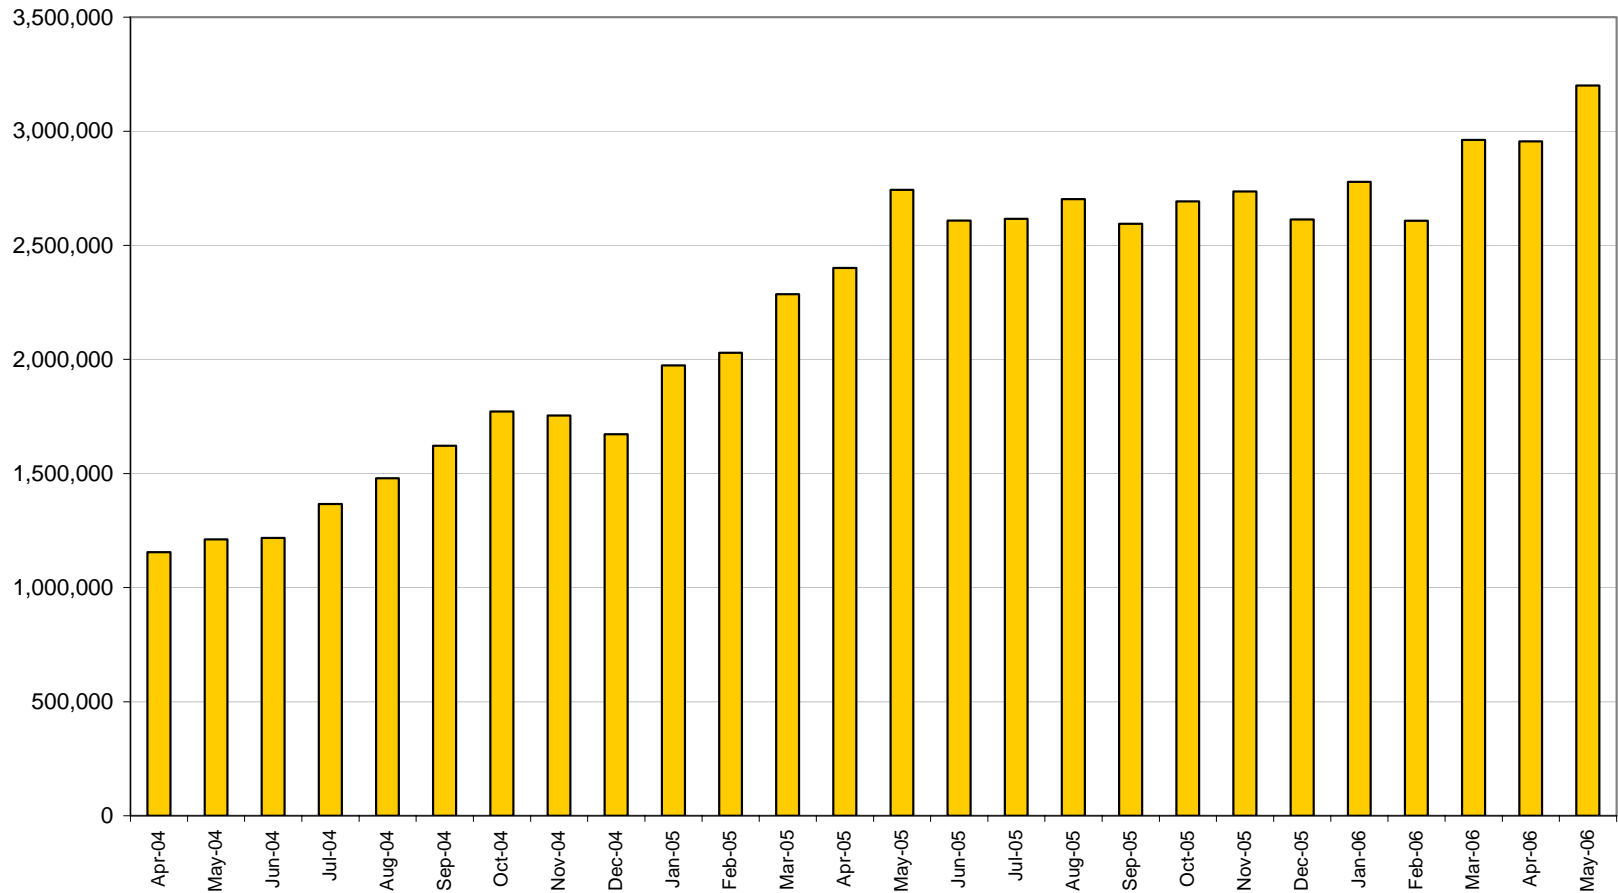

Very strong overall audience growth

Trade Me Group: Unique Visitors

Combined Unique Visitors per month