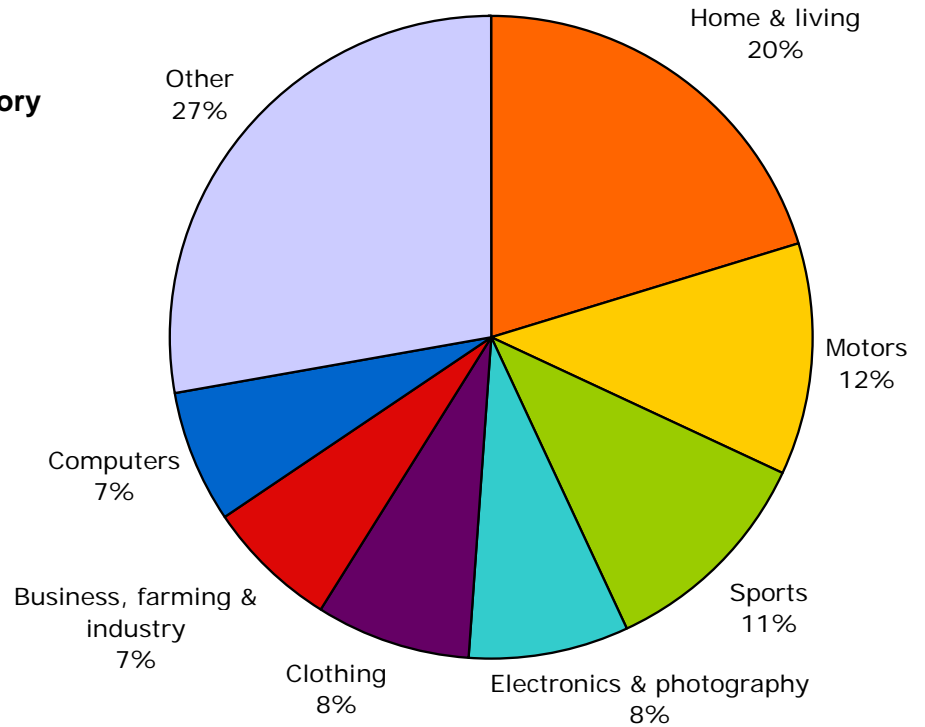

Diversified by category and Sale Type

GMS by Category